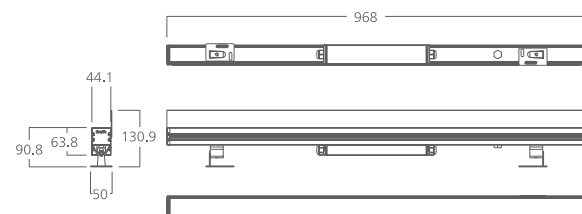

Linear Wall Washer STARK

DMX 512 **RDM** **IP66**
OUTDOOR RATED

silver

353 153
LED Power **24V - 36W** Colour Temp **Warm White** Luminous **2263 lm**

353 154
LED Power **120/240V - 24 W** ColourTemp **Warm White** Luminous **2263 lm**

LIGHT DISTRIBUTION

20° - 30° - 45° - 60° - 20x45° - 10x60°