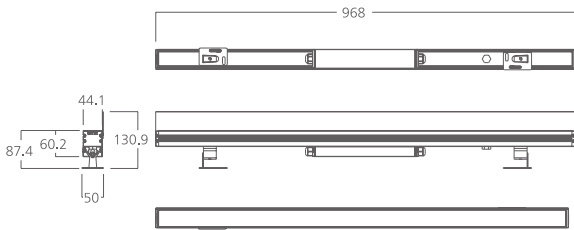

Linear Wall Washer STARK

DMX 512 **RDM** **IP66**
OUTDOOR RATED

silver

353 153
LED Power **24V - 36W** Colour Temp **Warm White** Luminous **2263 lm**

353 154
LED Power **120/240V - 24 W** ColourTemp **Warm White** Luminous **2263 lm**

LIGHT DISTRIBUTION

20° - 30° - 45° - 60° - 20x45° - 10x60°